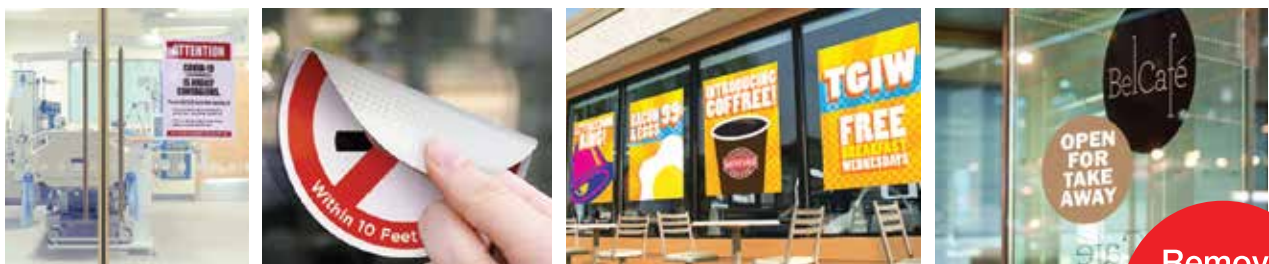

supadot® supa easy

designed for DIY installation

Sticks to just about any surface

easy apply • easy remove

Remove and re-stick with ease

This versatile easy-install media is so simple to use that a novice can install it! Ideal for self-install, quick-change signs and messaging...